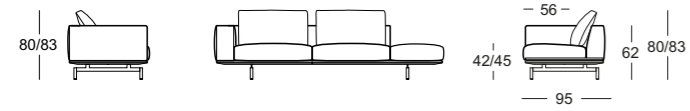

Sofas / Canapés / Sofas

Anbauelemente / Eléments supplémentaires / Add-on elements

Anbauelemente / Eléments supplémentaires / Add-on elements

Liege / Canapé / Couch

Anbausofas / Canapés modulables / Modular sofas

Rückenkissen / Coussin Comfort / Back cushion

Zubehör / Accessoires / Accessories

Kombinationsmöglichkeiten

Possibilités de combinaison
Combinations

Elementkürzung mit Aufpreis gemäss Preisliste

Raccourcissement des éléments avec supplément de prix selon la liste de prix
Element shortening with surcharge according to price list