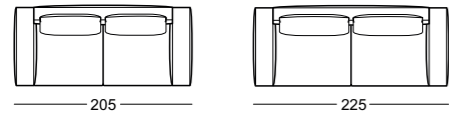

Sofas / Canapés / Sofas